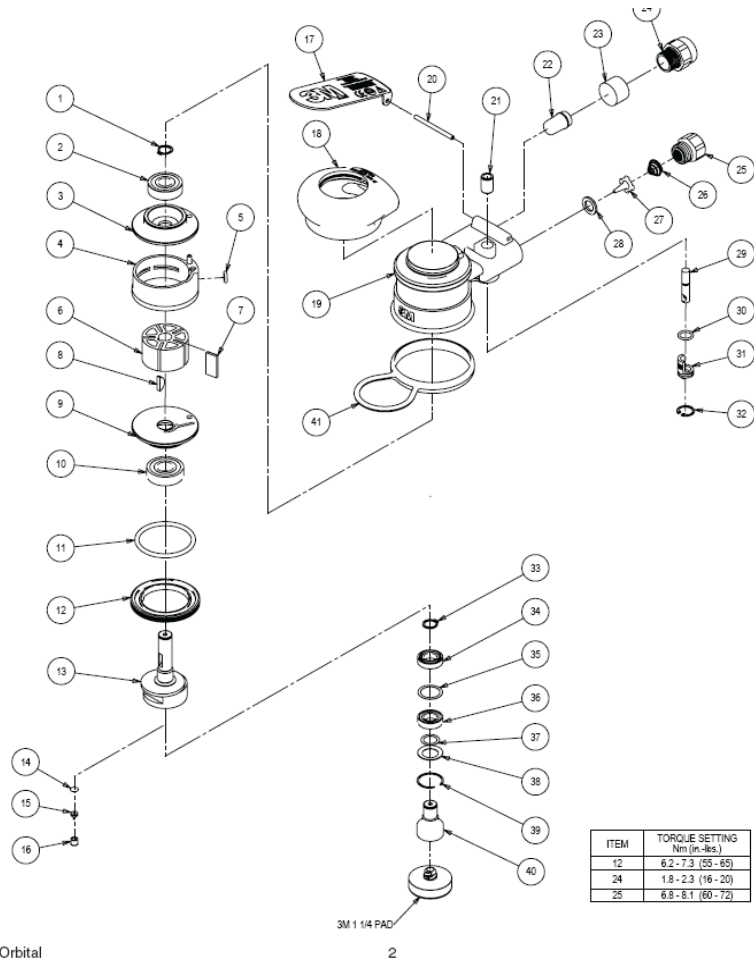

Item	Part	Description
1	A0040	EXTERNAL RETAINING RING
2	A0021	6000ZZ BEARING - 2 SHIELDS
3	B0017	REAR END PLATE
4	A0005	CYLINDER ASSY
5	A0042	5.0 X2.0 O-RING
6	B0005	MACHINED ROTOR
7	A0010	VANE SET
8	A0041	WOODRUFF KEY
9	B0016	FRONT END PLATE
10	A0019	6001ZZ BEARING - 2 SHIELDS
11	A0045	40.0 X 3.5 O-RING
12	A0001	LOCK RING
13	B0405	SHAFT BALANCER
14	A0122	FILTER
15	A0121	ONE WAY VALVE
16	A0120	RETAINING SLEEVE
17	A1873	LEVER
18	B0321	GRIP 2 3/4" RED
18	B0322	GRIP 3" RED
19	A1872	MINI HOUSING
20	A0031	LEVER SPRING PIN
21	A0015	VALVE SLEEVE
22	A1991	MUFFLER POS. 22+23+24
23	A1991	MUFFLER POS. 22+23+24
24	A1991	MUFFLER POS. 22+23+24
25	A0013	INLET BUSHING ASSY
26	A0014	VALVE SPRING
27	A0007	VALVE
28	A0009	VALVE SEAT
29	A0008	VALVE STEM ASSY
30	A0043	9.0 X 1.5 O-RING
31	A0380	FLUSH SPEED CONTROL
32	A0039	INTERNAL RETAINING RING
33	A0107	RETAINING RING
34	A0149	BEARING - NO SEALS/SHIELDS
35	A0199	SPACER 0.2 THK
36	A0150	BEARING, 2 SEALS
37	A0108	SHIM .2 THK
38	A0109	BELLEVILLE WASHER
39	A0119	RETAINING RING
40	B0406	SPINDLE
41	B0442	HANGER

PN20244
PN63374

3M 1 1/4 in. Mini Orbital

Revision 053008