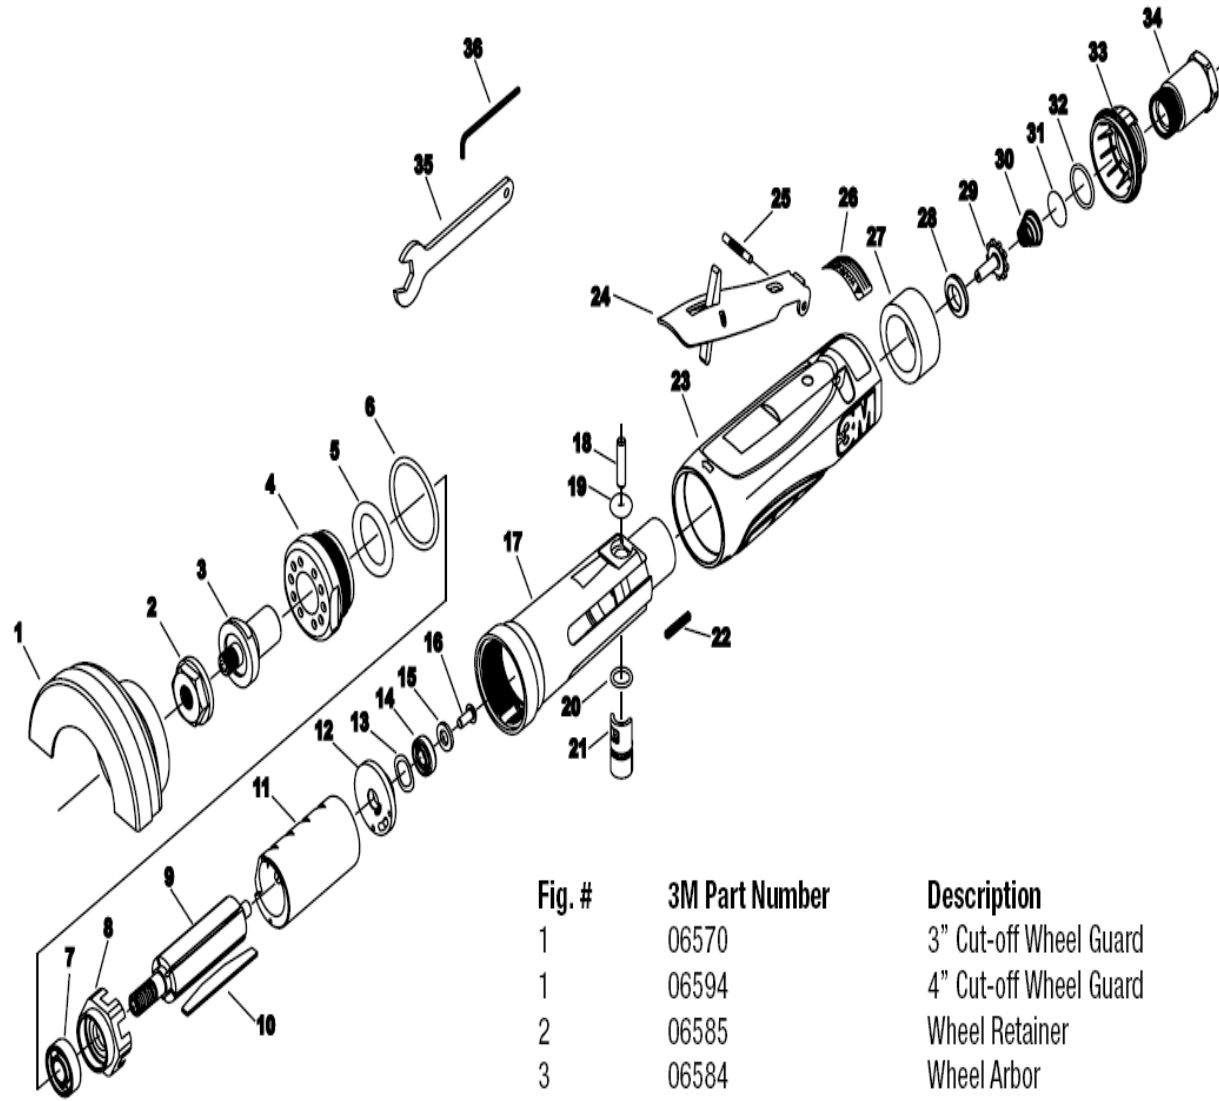

Item	Part	Description
1	06570	3" CUTOFF WHEEL GUARD
1	06594	4" CUTOFF WHEEL GUARD
2	06585	WHEEL RETAINER
3	06584	WHEEL ARBOR
4	06565	RETAINER
5	06579	O-RING 7/8" X 1/4" X 3/16"
6	06609	O-RING
7	06510	BALL BEARING 3/8 X 7/8 X 9/32
8	06639	FRONT END PLATE
9	06561	ROTOR
10	06643	VANE, SET
11	06563	CYLINDER
11	06601	CYLINDER (4" CUTOFF)
12	06560	REAR END PLATE
13	06527	WAVE WASHER .440 X .618 X .008
14	06508	BALL BEARING
15	06567	WASHER .251 X .468 X .063
16	06568	SCREW #8-32 X 3/8 BUT HD CAP
17	06638	HOUSING
18	06558	TORR PIN, 3/16 X 7/8
19	06543	O-RING
20	06511	O-RING
21	06556	REGULATOR
22	06501	SCREW, 6-32 X 3/4 SET SOC HEX
23	06598	HOUSING COVER
24	06642	LEVER
25	06559	GROOVE PIN, 1/8 X 7/8 TYPE E
26	06566	WARNING LABEL
27	06557	MUFFLER
28	06552	THROTTLE VALVE SEAT
29	06553	THROTTLE VALVE
30	06554	TAPER SPRING
31	06555	SCREEN
32	06608	O-RING, 1/16 X 5/8 X 3/4
33	06604	ROTATABLE EXHAUST DEFL ECTOR
34	06605	INLET BUSHING
34	06607	INLET BUSHING, 3/8 NPT (4")
35	06522	7/8" WRENCH
36	06610	3/16" HEX WRENCH

## CUT-OFF TOOLS

Fig. #	3M Part Number	Description
1	06570	3" Cut-off Wheel Guard
1	06594	4" Cut-off Wheel Guard
2	06585	Wheel Retainer
3	06584	Wheel Arbor
.	06565	Retainer